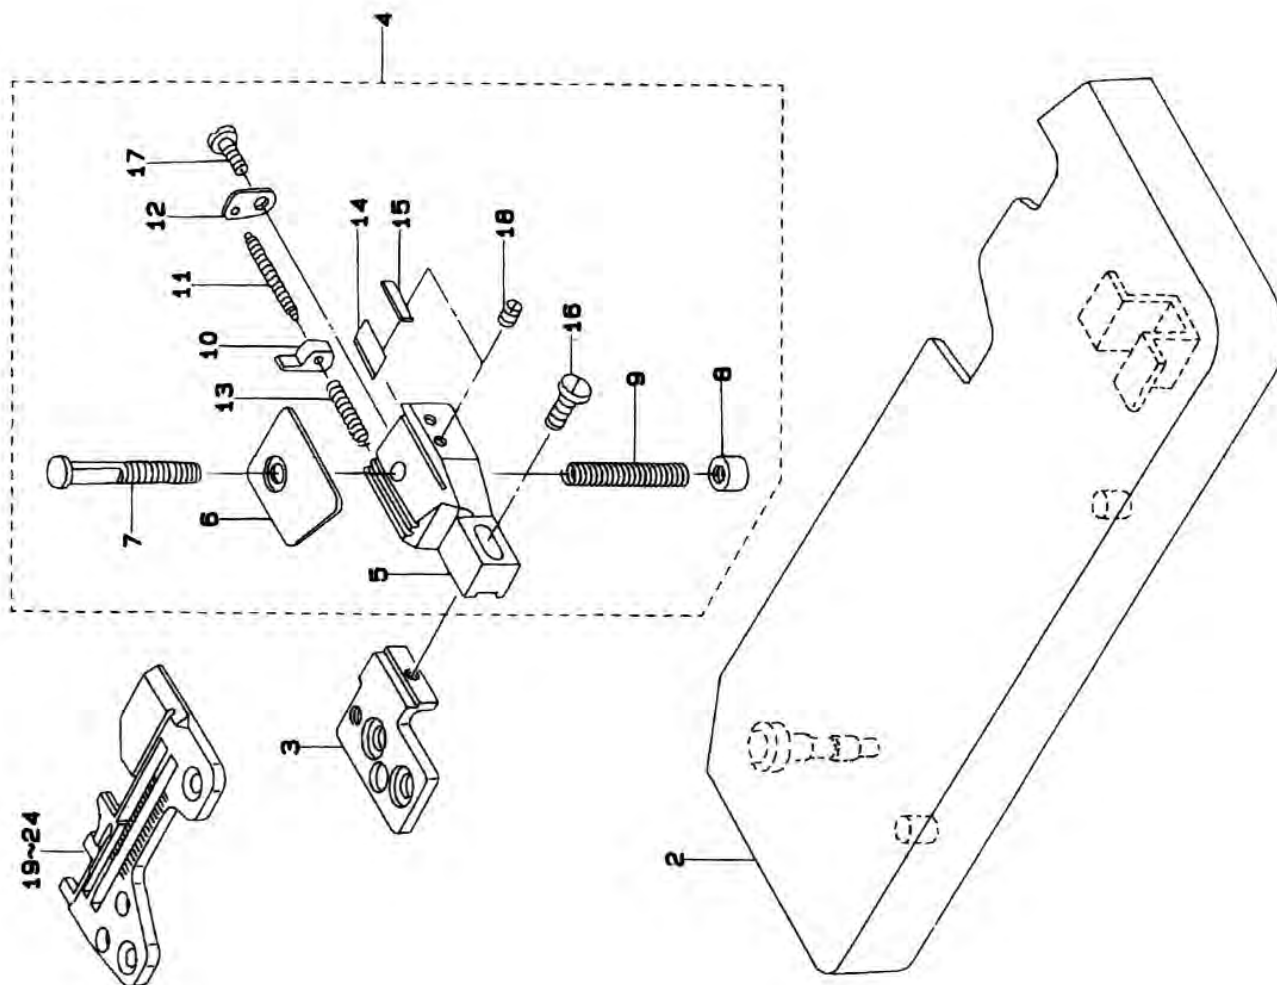

## Z173 rientro catenella JUKI 3000/6000

1	MAZ-173000A0	ROLLING INDEVICE ASM.
2	119-48783	CLOTH PLATE ASM.
3	MAZ-17301000	THROAT PLATE BASE(A)
4	MAZ-082000C0	ROLLING INDEVICE ASM.
5	MAZ-08201000	HOLDER BASE
6	MAZ-08203000	REAR PRESSER PLATE
7	MAZ-08204000	REAR PRESSER REGULATING SHAFT
8	MAZ-08205000	REAR PRESSER REGULATING KNOB
9	MAZ-08206000	REAR PRESSER REGULATING SPRING
10	MAZ-08207000	REAR GUIDE
11	MAZ-08208000	REAR GUIDE SHAFT
12	MAZ-08209000	REAR GUIDE SHAFT BASE
13	MAZ-08210000	REAR GUIDE SPRING
14	MAZ-08211000	KNIFE
15	MAZ-08212000	KNIFE PRESSER
16	SS-7091110-SP	SCREW 9/64-40 L=10.5
17	SS-7090850-SP	SCREW 9/64-40 L=8
18	SS-8090410-SP	SCREW 9/64-40 L= 3.5
19 #01	R4200-J2D-D00	THROAT PLATE
20 #02	R4200-J2D-D0A	THROAT PLATE
21 #03	R4200-J2D-D0B	THROAT PLATE
22 #04	R4200-J2E-D00	THROAT PLATE
23 #05	R4300-J2D-E00	THROAT PLATE
24 #0E	R4300-J2E-E00	THROAT PLATE