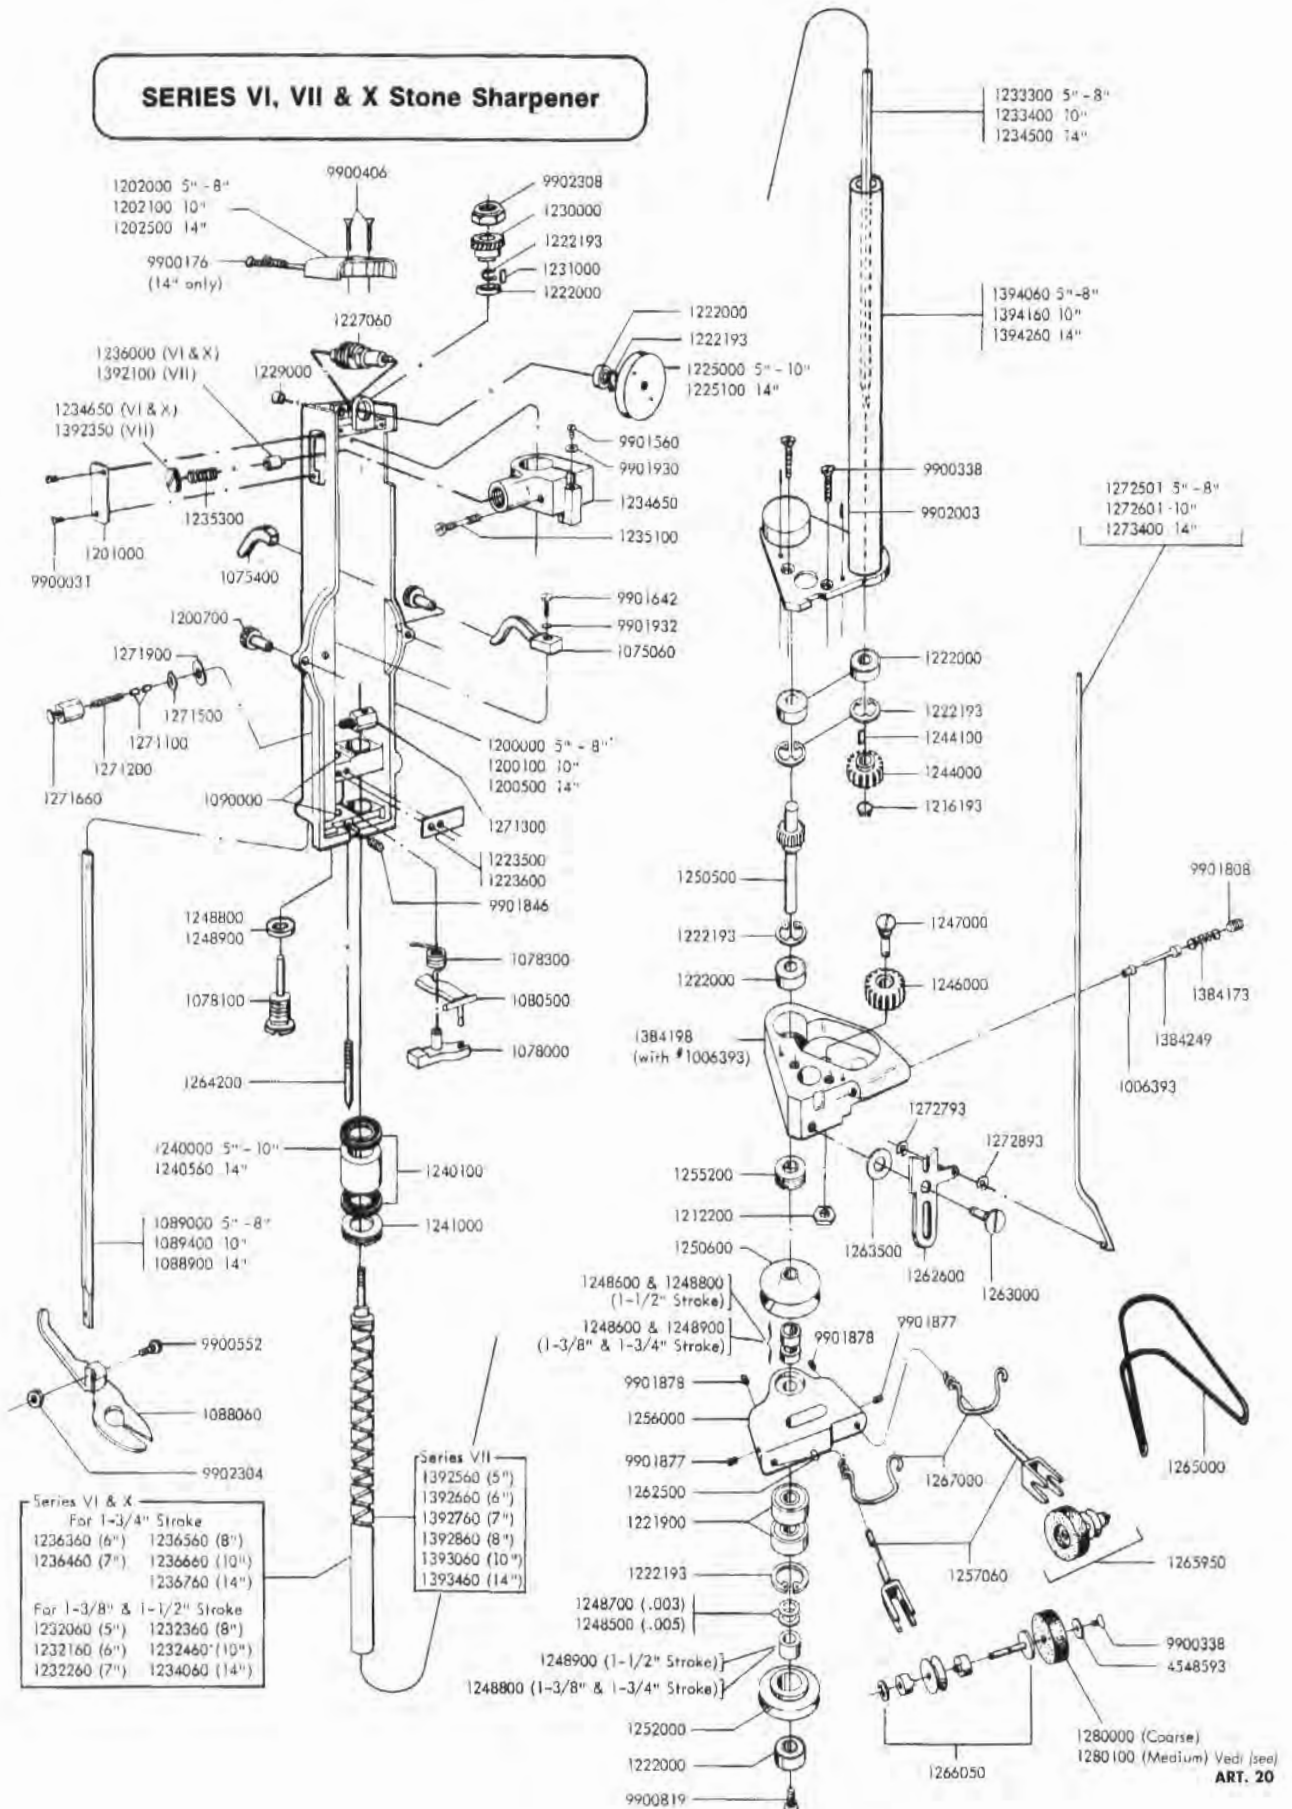

RICAMBI WOLF

RICAMBI WOLF

- 1043200 1/4" (6.4mm) Wolf
- 1043000 3/16" (4.8mm) Wolf & Eastman
- 1043100 1/8" (3.2mm) Eastman

- 2019600 Jr.
- 3015800 Super Jeans & J
- 3016200 Super, 2 Speed & Jeans Machine

GUIDA LAMA KLEEN-KUT

- 1067500 5"
- 1067600 6"
- 1067700 7"
- 1067800 8"
- 1067900 10"
- 1067400 14"

GAMBO COMPLETO

- 1.1/4"; 1.3/8"; 1.1/2"
- 1065051 5" - Regular
- 1065151 6" - Regular
- 1065251 7" - Regular
- 1065351 8" - Regular
- 1065451 10" - Regular
- 1065551 14" - Regular

RICAMBI WOLF

SERIES VIII & XI Belt Sharpener

Series VIII
SPACERS FOR REVERSE DRIVE

Stroke	1-3/8	1-1/2	1-3/4
5"-8"	1248800	none	1248900
10"	1248800	none	1248900
14"	1248800	none	1248900

Series VIII

For 1-3/8" & 1-1/2" Stroke	
1232060 (5")	1232360 (8")
1232160 (6")	1232460 (10")
1232260 (7")	1234060 (14")
For 1-3/4" Stroke	
1236360 (6")	1236560 (8")
1236460 (7")	1236660 (10")
	1236760 (14")

Series XI

1392560 (5")
1392660 (6")
1392760 (7")
1392860 (8")
1393060 (10")
1393460 (14")

- 1350000 Fine
- 1350100 Medium
- 1350200 Coarse
- 1350300 Extra Coarse

BACKPLATE ASSEMBLY ALL STONE SHARPENER SERIES ALL BELT SHARPENER SERIES