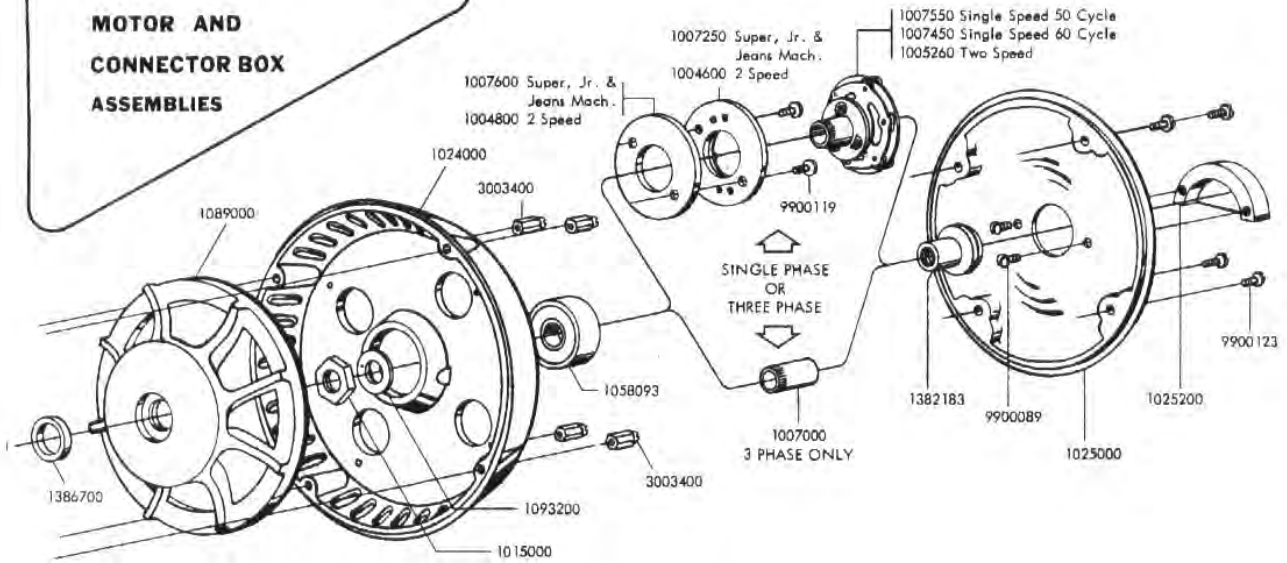

MOTOR AND CONNECTOR BOX ASSEMBLIES