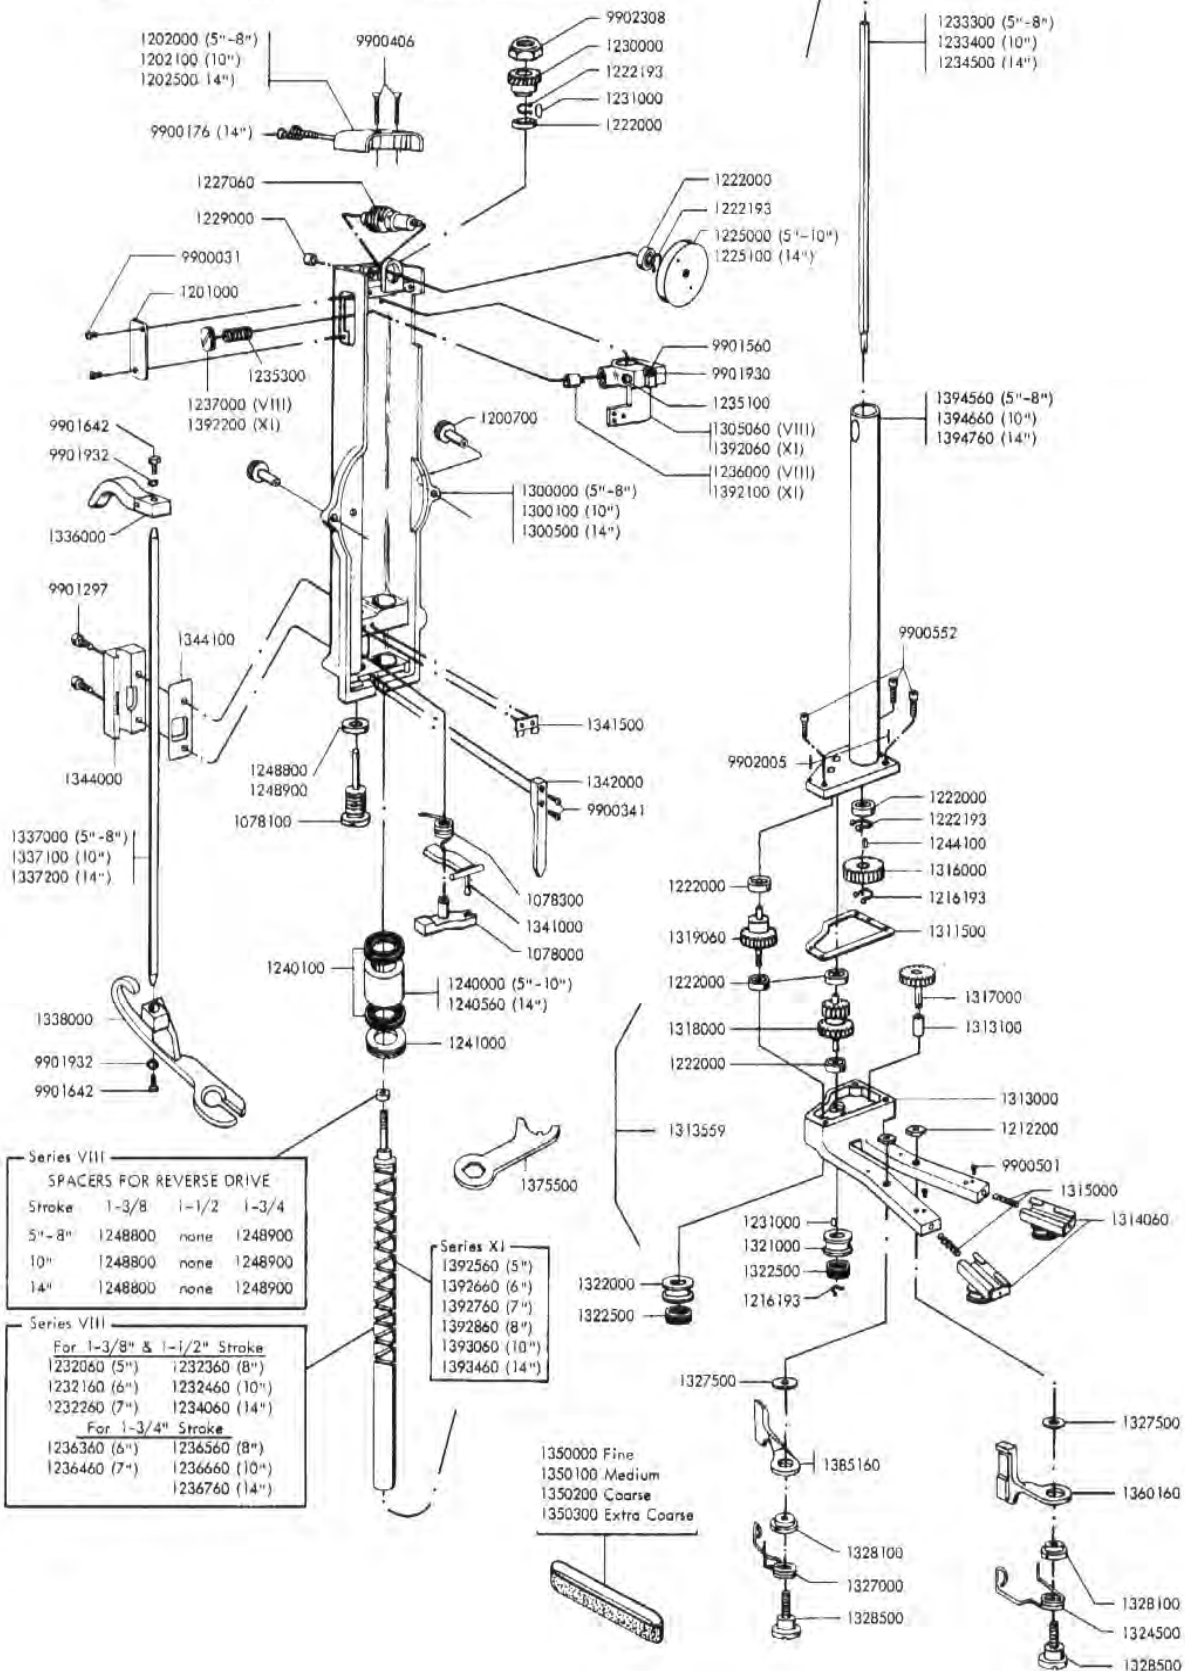

GUIDA LAMA KLEEN-KUT

- 1067500 5"
- 1067600 6"
- 1067700 7"
- 1067800 8"
- 1067900 10"
- 1067400 14"

GAMBO COMPLETO

- 1.1/4"; 1.3/8"; 1.1/2"
- 1065051 5" - Regular
- 1065151 6" - Regular
- 1065251 7" - Regular
- 1065351 8" - Regular
- 1065451 10" - Regular
- 1065551 14" - Regular

GAMBO COMPLETO

- 1.3/4"
- 1068551 6" - Regular
- 1068651 7" - Regular
- 1068751 8" - Regular
- 1068851 10" - Regular
- 1068951 14" - Regular

GAMBO COMPLETO

- 1.1/4"; 1.3/8"; 1.1/2"
- 1065050 5" - Kleen-Kut
- 1065150 6" - Kleen-Kut
- 1065250 7" - Kleen-Kut
- 1065350 8" - Kleen-Kut
- 1065450 10" - Kleen-Kut
- 1065550 14" - Kleen-Kut

RICAMBI WOLF

SERIES VIII & XI Belt Sharpener

Series VIII
SPACERS FOR REVERSE DRIVE

Stroke	1-3/8	1-1/2	1-3/4
5"-8"	1248800	none	1248900
10"	1248800	none	1248900
14"	1248800	none	1248900

Series VIII

For 1-3/8" & 1-1/2" Stroke	
1232060 (5")	1232360 (8")
1232160 (6")	1232460 (10")
1232260 (7")	1234060 (14")
For 1-3/4" Stroke	
1236360 (6")	1236560 (8")
1236460 (7")	1236660 (10")
	1236760 (14")

Series XI

1392560 (5")
1392660 (6")
1392760 (7")
1392860 (8")
1393060 (10")
1393460 (14")

- 1350000 Fine
- 1350100 Medium
- 1350200 Coarse
- 1350300 Extra Coarse

BACKPLATE ASSEMBLY ALL STONE SHARPENER SERIES ALL BELT SHARPENER SERIES