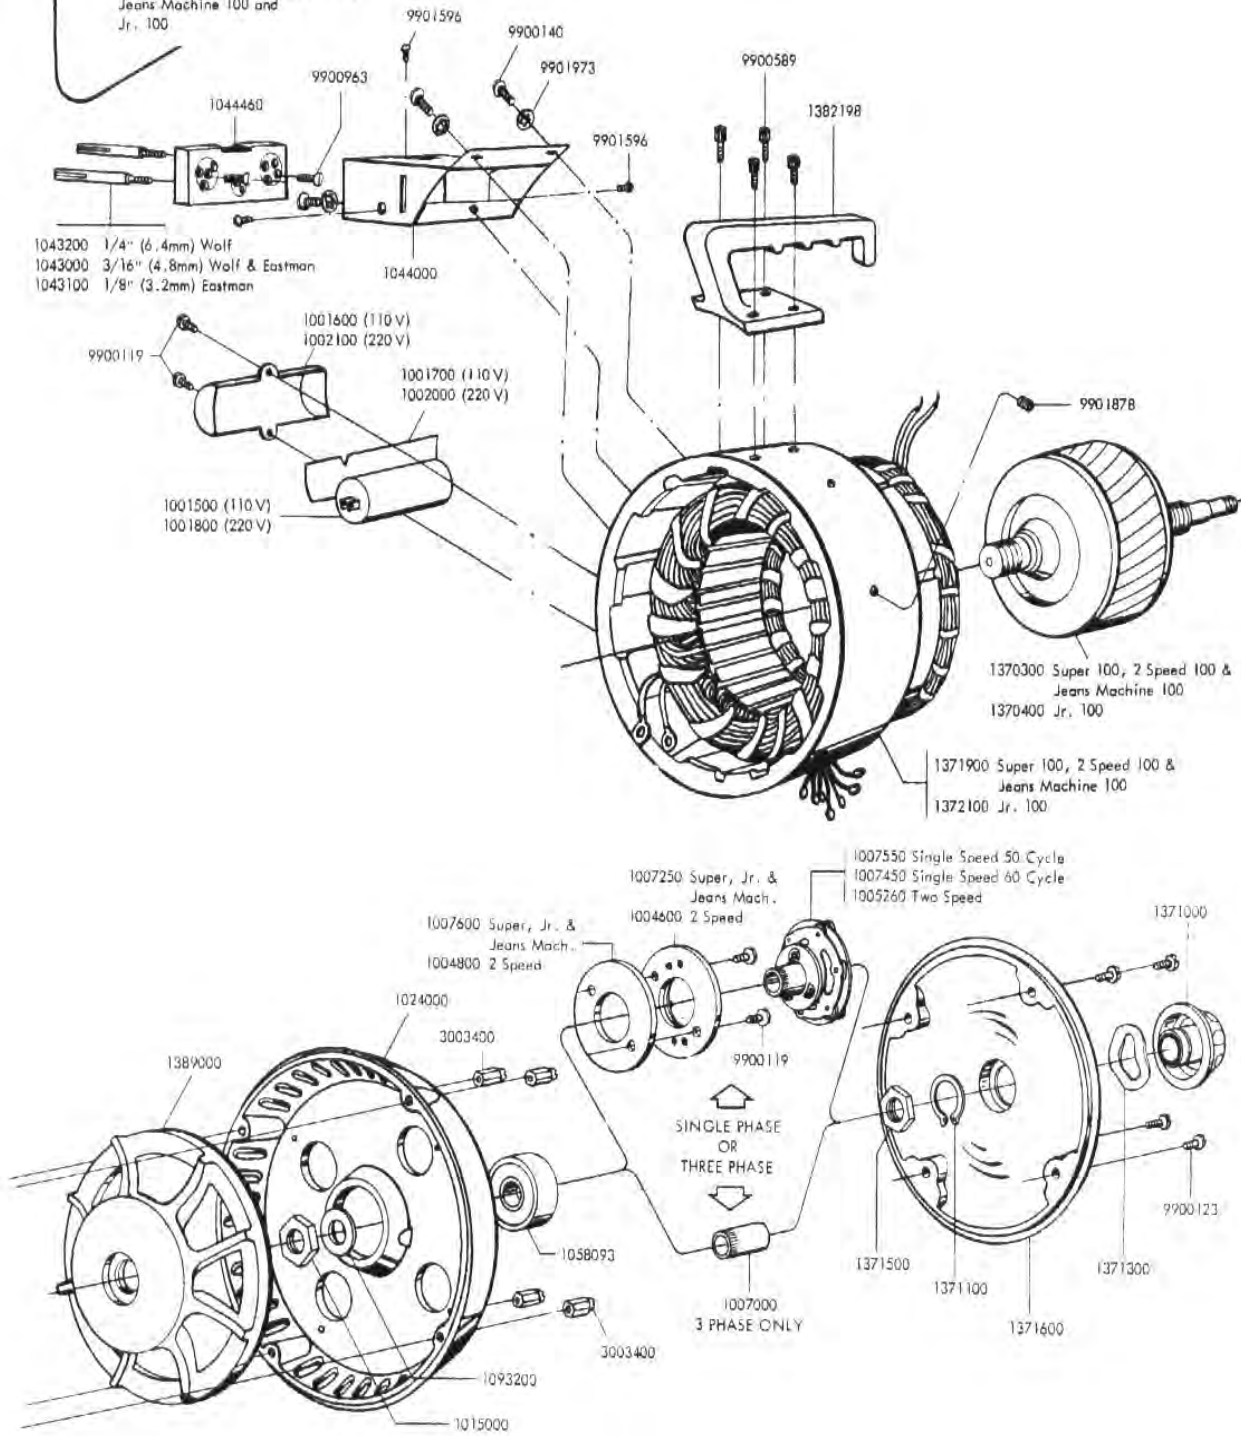

RICAMBI WOLF

RICAMBI WOLF

- 1043200 1/4" (6.4mm) Wolf
- 1043000 3/16" (4.8mm) Wolf & Eastman
- 1043100 1/8" (3.2mm) Eastman

- 2019600 Jr.
- 3015800 Super Jeans & J
- 3016200 Super, 2 Speed & Jeans Machine

MOTOR AND CONNECTOR BOX ASSEMBLIES

RICAMBI WOLF

PACER 100 MOTOR AND CONNECTOR BOX ASSEMBLIES

For Super Pacer 100, 2 Speed 100,
Jeans Machine 100 and
Jr. 100

RICAMBI WOLF

NEW STYLE

GUIDA LAMA

- 1066000 5"
- 1066100 6"
- 1066200 7"
- 1066300 8"
- 1066400 10"
- 1067300 14"

GUIDA LAMA KLEEN-KUT

- 1067500 5"
- 1067600 6"
- 1067700 7"
- 1067800 8"
- 1067900 10"
- 1067400 14"

GAMBO COMPLETO

- 1.1/4"; 1.3/8"; 1.1/2"
- 1065051 5" - Regular
- 1065151 6" - Regular
- 1065251 7" - Regular
- 1065351 8" - Regular
- 1065451 10" - Regular
- 1065551 14" - Regular

RICAMBI WOLF

SERIES VIII & XI Belt Sharpener

Series VIII
SPACERS FOR REVERSE DRIVE

Stroke	1-3/8	1-1/2	1-3/4
5"-8"	1248800	none	1248900
10"	1248800	none	1248900
14"	1248800	none	1248900

Series VIII

For 1-3/8" & 1-1/2" Stroke	
1232060 (5")	1232360 (8")
1232160 (6")	1232460 (10")
1232260 (7")	1234060 (14")
For 1-3/4" Stroke	
1236360 (6")	1236560 (8")
1236460 (7")	1236660 (10")
	1236760 (14")