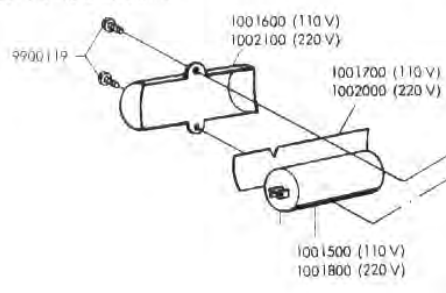

RICAMBI WOLF

RICAMBI WOLF

- 1043200 1/4" (6.4mm) Wolf
- 1043000 3/16" (4.8mm) Wolf & Eastman
- 1043100 1/8" (3.2mm) Eastman

- 2019600 Jr.
- 3015800 Super Jeans & J
- 3016200 Super, 2 Speed & Jeans Machine

MOTOR AND CONNECTOR BOX ASSEMBLIES

RICAMBI WOLF

PACER 100 MOTOR AND CONNECTOR BOX ASSEMBLIES

For Super Pacer 100, 2 Speed 100,
Jeans Machine 100 and
Jr. 100

RICAMBI WOLF

NEW STYLE

GUIDA LAMA

- 1066000 5"
- 1066100 6"
- 1066200 7"
- 1066300 8"
- 1066400 10"
- 1067300 14"

GUIDA LAMA KLEEN-KUT

- 1067500 5"
- 1067600 6"
- 1067700 7"
- 1067800 8"
- 1067900 10"
- 1067400 14"

GAMBO COMPLETO

- 1.1/4"; 1.3/8"; 1.1/2"
- 1065051 5" - Regular
- 1065151 6" - Regular
- 1065251 7" - Regular
- 1065351 8" - Regular
- 1065451 10" - Regular
- 1065551 14" - Regular

RICAMBI WOLF

SERIES VIII & XI Belt Sharpener

Series VIII
SPACERS FOR REVERSE DRIVE

Stroke	1-3/8	1-1/2	1-3/4
5"-8"	1248800	none	1248900
10"	1248800	none	1248900
14"	1248800	none	1248900

Series VIII

For 1-3/8" & 1-1/2" Stroke	
1232060 (5")	1232360 (8")
1232160 (6")	1232460 (10")
1232260 (7")	1234060 (14")
For 1-3/4" Stroke	
1236360 (6")	1236560 (8")
1236460 (7")	1236660 (10")
	1236760 (14")