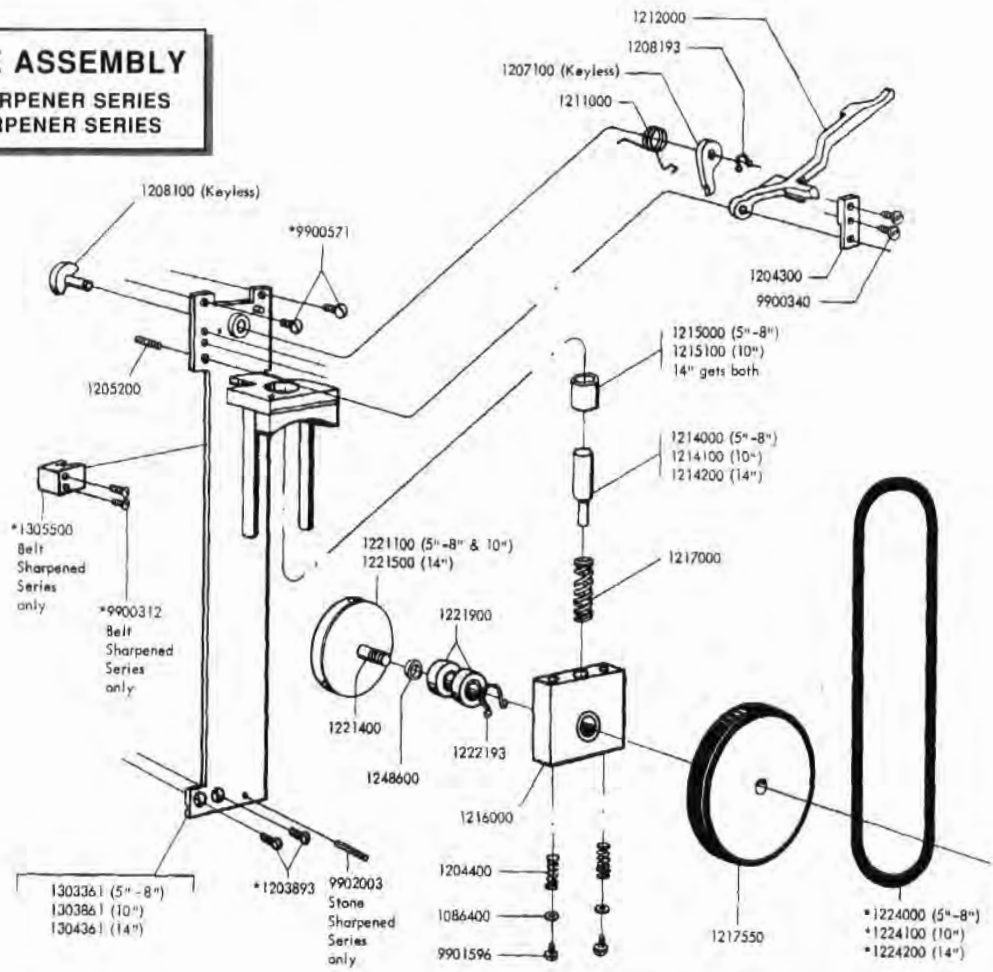

RICAMBI WOLF

SERIES VIII & XI Belt Sharpener

Series VIII
SPACERS FOR REVERSE DRIVE

Stroke	1-3/8	1-1/2	1-3/4
5"-8"	1248800	none	1248900
10"	1248800	none	1248900
14"	1248800	none	1248900

Series VIII

For 1-3/8" & 1-1/2" Stroke	
1232060 (5")	1232360 (8")
1232160 (6")	1232460 (10")
1232260 (7")	1234060 (14")
For 1-3/4" Stroke	
1236360 (6")	1236560 (8")
1236460 (7")	1236660 (10")
	1236760 (14")

Series XI

1392560 (5")
1392660 (6")
1392760 (7")
1392860 (8")
1393060 (10")
1393460 (14")

- 1350000 Fine
- 1350100 Medium
- 1350200 Coarse
- 1350300 Extra Coarse

BACKPLATE ASSEMBLY ALL STONE SHARPENER SERIES ALL BELT SHARPENER SERIES