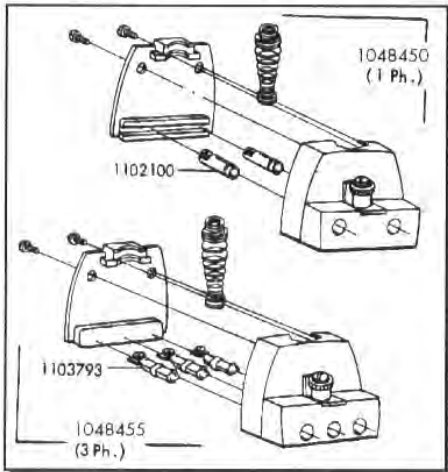

RICAMBI WOLF

RICAMBI WOLF

- 1043200 1/4" (6.4mm) Wolf
- 1043000 3/16" (4.8mm) Wolf & Eastman
- 1043100 1/8" (3.2mm) Eastman

- 2019600 Jr.
- 3015800 Super Jeans & J
- 3016200 Super, 2 Speed & Jeans Machine

MOTOR AND CONNECTOR BOX ASSEMBLIES

RICAMBI WOLF

PACER 100 MOTOR AND CONNECTOR BOX ASSEMBLIES

For Super Pacer 100, 2 Speed 100,
Jeans Machine 100 and
Jr. 100

RICAMBI WOLF

NEW STYLE

GUIDA LAMA

- 1066000 5"
- 1066100 6"
- 1066200 7"
- 1066300 8"
- 1066400 10"
- 1067300 14"

GUIDA LAMA KLEEN-KUT

- 1067500 5"
- 1067600 6"
- 1067700 7"
- 1067800 8"
- 1067900 10"
- 1067400 14"

GAMBO COMPLETO

- 1.1/4"; 1.3/8"; 1.1/2"
- 1065051 5" - Regular
- 1065151 6" - Regular
- 1065251 7" - Regular
- 1065351 8" - Regular
- 1065451 10" - Regular
- 1065551 14" - Regular

RICAMBI WOLF

SERIES VIII & XI Belt Sharpener

Series VIII
SPACERS FOR REVERSE DRIVE

Stroke	1-3/8	1-1/2	1-3/4
5"-8"	1248800	none	1248900
10"	1248800	none	1248900
14"	1248800	none	1248900

Series VIII

For 1-3/8" & 1-1/2" Stroke	
1232060 (5")	1232360 (8")
1232160 (6")	1232460 (10")
1232260 (7")	1234060 (14")
For 1-3/4" Stroke	
1236360 (6")	1236560 (8")
1236460 (7")	1236660 (10")
	1236760 (14")