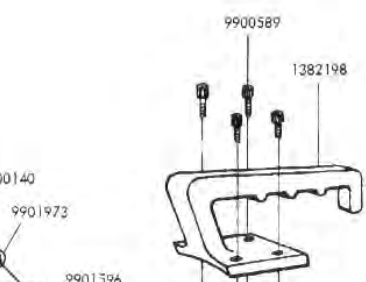

RICAMBI WOLF

RICAMBI WOLF

- 1043200 1/4" (6.4mm) Wolf
- 1043000 3/16" (4.8mm) Wolf & Eastman
- 1043100 1/8" (3.2mm) Eastman

- 2019600 Jr.
- 3015800 Super Jeans & J
- 3016200 Super, 2 Speed & Jeans Machine

MOTOR AND CONNECTOR BOX ASSEMBLIES

RICAMBI WOLF

PACER 100 MOTOR AND CONNECTOR BOX ASSEMBLIES

For Super Pacer 100, 2 Speed 100,
Jeans Machine 100 and
Jr. 100

RICAMBI WOLF

NEW STYLE

GUIDA LAMA

- 1066000 5"
- 1066100 6"
- 1066200 7"
- 1066300 8"
- 1066400 10"
- 1067300 14"

GUIDA LAMA KLEEN-KUT

- 1067500 5"
- 1067600 6"
- 1067700 7"
- 1067800 8"
- 1067900 10"
- 1067400 14"

GAMBO COMPLETO

- 1.1/4"; 1.3/8"; 1.1/2"
- 1065051 5" - Regular
- 1065151 6" - Regular
- 1065251 7" - Regular
- 1065351 8" - Regular
- 1065451 10" - Regular
- 1065551 14" - Regular

RICAMBI WOLF

SERIES VIII & XI Belt Sharpener

Series VIII
SPACERS FOR REVERSE DRIVE

Stroke	1-3/8	1-1/2	1-3/4
5"-8"	1248800	none	1248900
10"	1248800	none	1248900
14"	1248800	none	1248900

Series VIII

For 1-3/8" & 1-1/2" Stroke	
1232060 (5")	1232360 (8")
1232160 (6")	1232460 (10")
1232260 (7")	1234060 (14")
For 1-3/4" Stroke	
1236360 (6")	1236560 (8")
1236460 (7")	1236660 (10")
	1236760 (14")