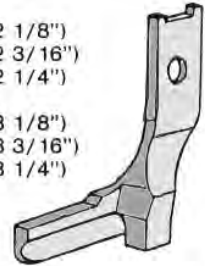

# RICAMBI PFAFF

FOR 145

GAUGE SET FOR "PFAFF" MACHINES

91-049544-04 x 3.0 (49544 1/8")  
 91-049544-04 x 4.0 (49544 5/32")  
 91-049544-04 x 5.0 (49544 3/16")  
 91-049544-04 x 6.0 (49544 1/4")  
 91-049544-04 x 6.0 (49544 5/16")  
 91-049544-04 x 9.6 (49544 3/8")  
 Outside Foot  
 91-049047-93 x 3.0 (49047 1/8")  
 91-049047-93 x 4.0 (49047 5/32")  
 91-049047-93 x 5.0 (49047 3/16")  
 91-049047-93 x 6.0 (49047 1/4")  
 91-049047-93 x 8.0 (49047 5/16")  
 91-049047-93 x 9.0 (49047 3/8")  
 Inside Foot

91-042442-93 x 3.0 (42442 1/8")  
 91-042442-93 x 5.0 (42442 3/16")  
 91-042442-93 x 6.0 (42442 1/4")  
 Inside Foot  
 91-042443-93 x 3.0 (42443 1/8")  
 91-042443-93 x 5.0 (42443 3/16")  
 91-042443-93 x 6.0 (42443 1/4")  
 Outside Foot