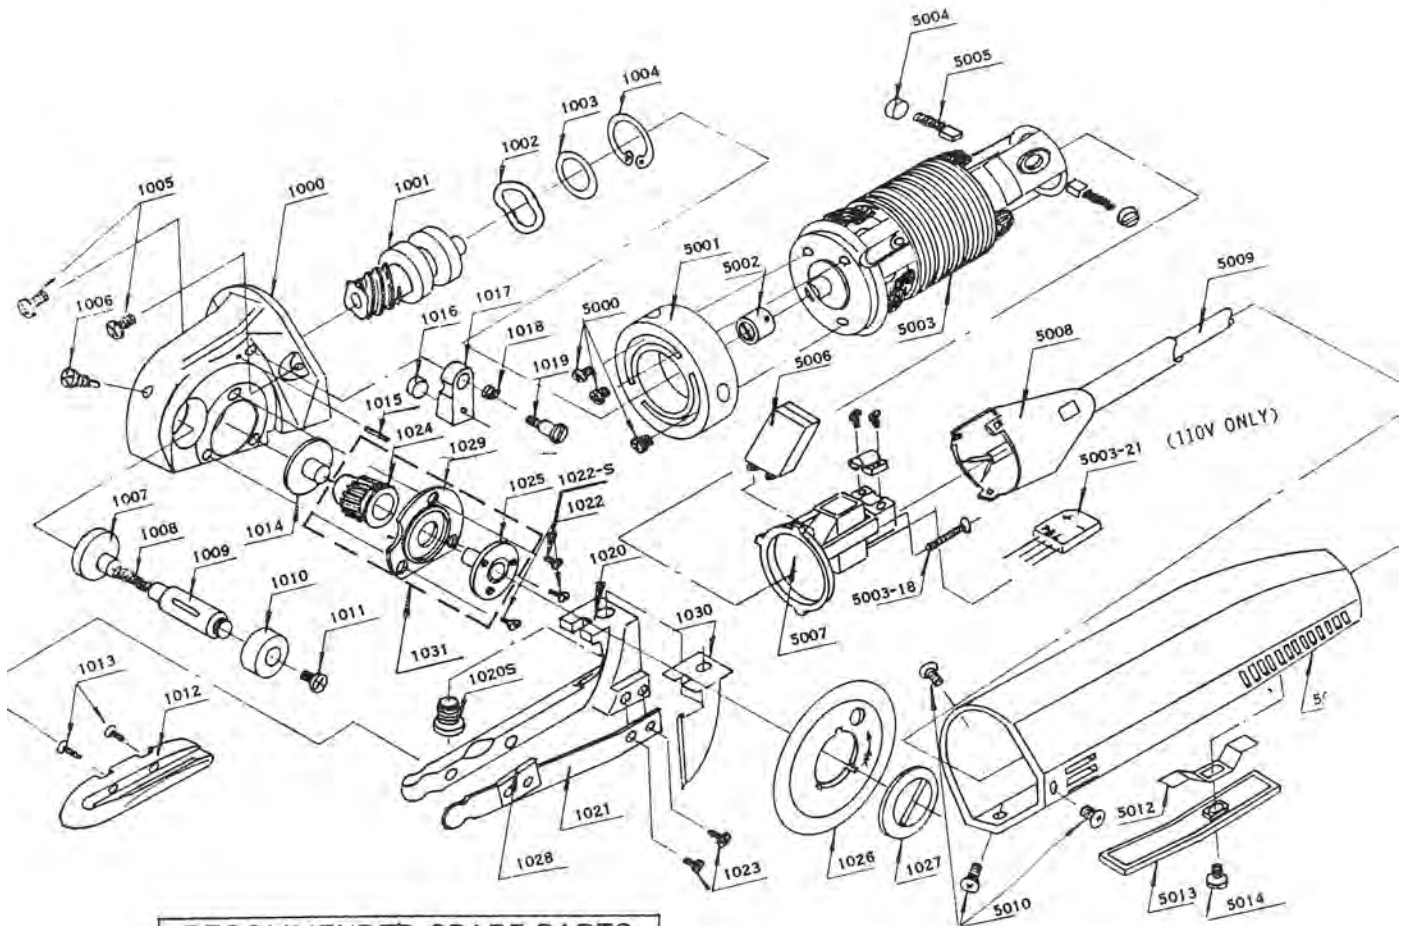

RICAMBI ALLSTAR

RECOMMENDED SPARE PARTS
 1026 - KNIFE
 5002 - SHAFT COUPLING
 5005 - MOTOR BRUSHES

MINI—SHEAR PARTS LIST

PART NO.	QTY.	DESCRIPTION
AS-1000	1	GEAR CASE
AS-1001	1	WORM GEAR & BEARING ASSY
AS-1002	1	UNDULATED WASHER
AS-1003	1	WASHER
AS-1004	1	RETAINING RING
AS-1005	2	GEAR CASE TO BODY SCREW
AS-1006	1	SHARPENER SHAFTSCREW
AS-1007	1	SHARPENER CAP
AS-1008	1	SHARPENER SPRING
AS-1009	1	SHARPENER SHAFT
AS-1010	1	SHARPENER STONE
AS-1011	1	STONE SCREW
AS-1012	1	SHOE
AS-1013	2	SHOE SCREW
AS-1014	1	HELIX GEAR SHAFT
AS-1015	1	OILER SUPPORT PIN
AS-1016	1	OILER FELT
AS-1017	1	OILER HOUSING
AS-1018	1	OILER SPRING
AS-1019	1	OILER SCREW
AS-1020	1	LEG
AS-1020S	1	LEG SCREW
AS-1021/28	1	CUTTING BLADE W CARBIDE
AS-1022	2	KNIFE SUPPORT TO CASE SCREW
AS-1022S	1	KNIFE SUPPORT SCREW
AS-1023	2	CUTTING BLADE SCREW

PART NO.	QTY.	DESCRIPTION
AS-1024	1	HELIX GEAR
AS-1025	1	HELIX GEAR SUPPORT
AS-1026	1	HEXAGONAL KNIFE
AS-1027	1	KNIFE LOCK SCREW
AS-1029	1	KNIFE SUPPORT
AS-1030	1	TEACHER LASH
AS-1031	1	HELIX GEAR ASSY
AS-5000	3	DISC SCREW
AS-5001	1	DISC
AS-5002	1	SHAFT COUPLING
AS-5003	1	MOTOR ASSY (110V or 220V)
AS-5004	2	MOTOR BRUSH SCREW
AS-5005	2	MOTOR BRUSH
AS-5006	1	MICRO SWITCH
AS-5007	1	MICRO SWITCH HOUSING
AS-5008	1	SHEATH
AS-5009	1	POWER SUPPLY CABLE
AS-5010	3	HOUSING MOUNTING SCREW
AS-5011	1	HOUSING
AS-5012	1	ON-OFF HANDLE SPRING
AS-5013	1	ON-OFF HANDLE
AS-5014	1	ON-OFF HANDLE SCREW
AS-5003-18	2	MICRO SWITCH HOUSING SCREW
AS-5003-21	1	BRIDGE RECTIFIER