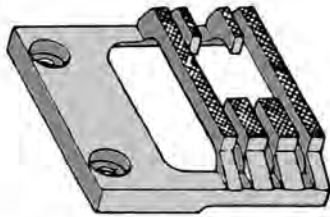

Flip-up Double Needle Clamp

- FL699 1/8"
- FL700 3/16"
- FL701 1/4"
- FL702 5/16"
- FL703 3/8"
- FL704 1/2"

- FOR SINGER: 112W115, 118, 140, 145; 138W101, 102; 154W101 (Cylinder Type); 167W100, 101; 212G140, 145; 212W140,145
- FOR ADLER: Model 67-262 Two Needle
- FOR BROTHER: Model B831 Two Needle
- FOR CONSEW: Model 332 Two Needle
- FOR DURKOPP: Model 380 Two Needle
- FOR JUKI: Model LH515 Two Needle
- FOR PFAFF: Model 146 Class Two Needle

Replacement Parts For The Flip-Up Double Needle Clamp

Flip-up Double Needle Clamp

7011
Needle Barrel

7012
Steeve

7013
Spring

7014
Set Screw

- 7021 1/8" 3/16" Barrel for FL699, FL700
- 7024 Screw for 1/8" 3/16" Barrel

VEDI ANCHE: "RICAMBI SINGER"

PLACCHE E GRIFFE SINGER

KL20U

541938
Throat Plate

541647
Feed Dog

543977
Throat Plate.

543978
Feed Dog

FOR262