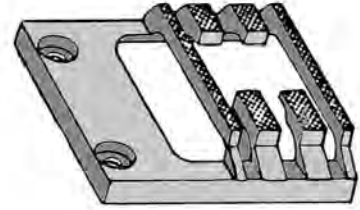

Replacement Parts For The Flip-Up Double Needle Clamp

Flip-up Double Needle Clamp

7011
Needle Barrel

7012
Steeve

7013
Spring

7014
Set Screw

- 7021 1/8" 3/16" Barrel for FL699, FL700
- 7024 Screw for 1/8" 3/16" Barrel

VEDI ANCHE: "RICAMBI SINGER"

PLACCHE E GRIFFE SINGER

KL20U

541938
Throat Plate

541647
Feed Dog

543977
Throat Plate.

543978
Feed Dog

FOR262