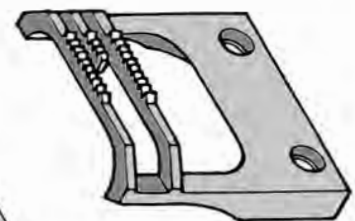

241373
Feed Dog