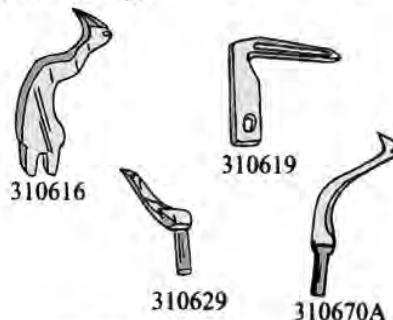

# LOOPER DOMESTICI

ASSORTIMENTO LOOPERS PER TAGLIACUCI DOMESTICHE (importazione)

made in taiwan

for Mammy Lock / Necchi Lock / Supreme / New Home (Janome), Pfaff, Riccarlock etc.

## Looper for Mammy Lock / Necchi Lock / Supreme

- 310616 Upper, Supreme(Consew) ML4,94. Necchi NL4
- 310619 Lower, Supreme(Consew) 303/R,ML93R,NL304. Necchi NL3/R
- 310629 Upper, Supreme(Consew) 303/R,ML93R,NL304. Necchi NL3/R
- 320708 Lower, Supreme(Consew) ML4,94
- 240600 Upper, Mammylock ML1026, PL1026. Supreme (Nelco) S928D
- 240601 Lower, Mammylock ML1026, PL1026. Supreme (Nelco) S928D

for White Super Lock

## Looper for White Super Lock

- 11438 Lower, White 504
- 11440 Upper, White 504
- 11443 Upper, White 523
- 11444 Lower, White 523
- 11715 Upper, White 228, 734/D
- 11718L Lower, White 206, 208, 228, 734, 734D, 734DW
- 11745 Lower, White 216
- 11776 Supper, White 206, 208, 216, 503, 534, 534D
- 11787 Lower, White 503, 534, 534D
- 11856 Lower, White 206
- 12159 Upper, White 8234, S34, S34D 299
- 12162 Lower, White 8234, S34, S34D 299
- 1250003433 Upper, White 7234, 7934DW, SL34/D, 834DW,634D, 1800, 1900
- 1250003441 Lower, White 7234, 7934DW, SL34/D
- 141000307 Lower, White 634d, 834dw, 1800, 1900
- 141000345 Upper, White 1500
- 141000352 Lower, White 1500
- 141000239 Lower, White 2000
- 141000248 Upper, White 2000
- 7722 Upper, White 734DW